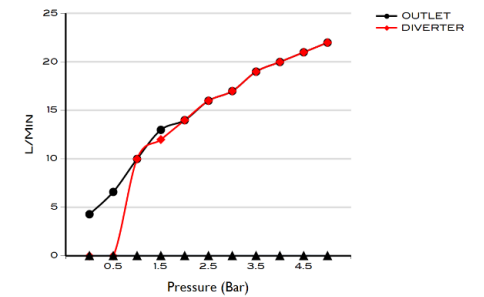

> SIZES IN MM.

CODE & COLOUR

- ICO2-S/C-POL ● POLISHED CHROME
- ICO2-S/C-BRU ● BRUSHED NICKLED
- ICO2-S/C-SS ● STAINLESS STEEL
- ICO2-S/C-GRA ● GRAPHITE
- ICO2-S/C-BLA ● BLACK MATT CHROME
- ICO2-S/C-ROS ● ROSE GOLD
- ICO2-S/C-GOL ● GOLD
- ICO2-S/C-BRA ● BRASS
- ICO2-S/C-ABR ● ANTIQUE BRASS

SCOPE OF DELIVERY

VALVE · EXTERNAL PLATE  
HANDLE · FIXING KIT · INSTALLATION GUIDE  
CARE & MAINTENANCE MANUAL

TECHNICAL INFORMATION

COLLECTION: WELLNESS / SHOWER CONTROL  
PRODUCT TYPE: ICON 2  
WALL MOUNTED SHOWER CONTROL  
TURN DIVERTER FOR 2 OUTLES  
MATERIAL: BRASS  
CONNECTION SIZE: 1/2"  
WATER PRESSURE : 0.2-5 BAR