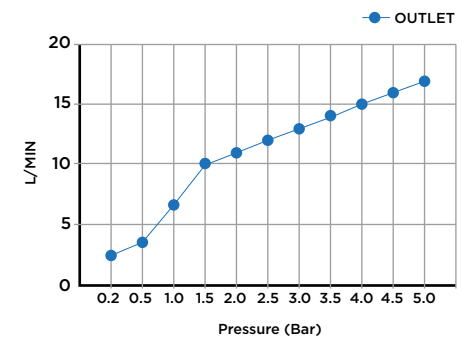

SCOPE OF DELIVERY

CONCEALED BASIN MIXER, HANDLE,
SPOUT + BACK PLATE, INSTALLATION MANUAL,
CARE & MAINTENANCE GUIDE

TECHNICAL INFORMATION

PRODUCT: ICON WALL
 PRODUCT TYPE: CONCEALED BASIN MIXER
 MATERIAL: BRASS
 CONNECTION SIZE: 1/2"
 WATER PRESSURED: 0.2-5 BAR
 RMP: 0.5 BAR LP
 -
 CONCEALED BASIN MIXER
 WALL MOUNTED
 SINGLE LEVER
 WITH WATER FLOW AERATOR