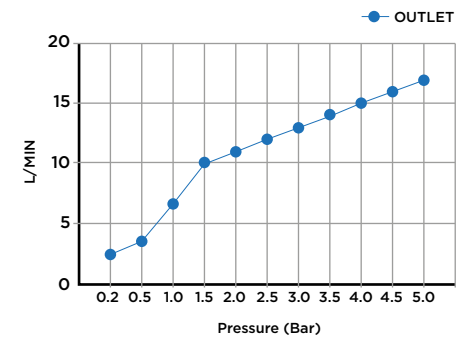

SCOPE OF DELIVERY

MONO BASIN MIXER, 2 X 1/2" FLEXIBLE PIPES,
BASE PLATE, FIXING KIT. INSTALLATION MANUAL,
CARE & MAINTENANCE GUIDE.

TECHNICAL INFORMATION

PRODUCT: KONO TALL
MATERIAL: BRASS
CONNECTION SIZE: 1/2"
WATER PRESSURED: 0.2-5 BAR
RMP: 0.5 BAR LP
-
MONO BASIN
DECK MOUNTED
SINGLE LEVER
WITH WATER FLOW AERATOR