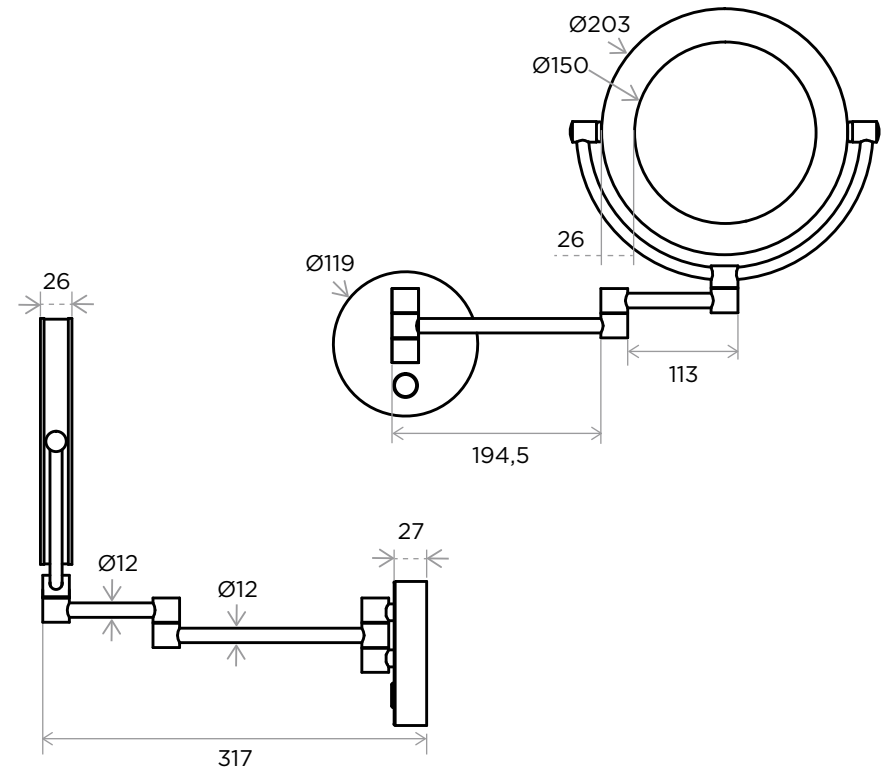

WeAre360°

> SIZES IN MM.

**IW**<sup>®</sup>  
INTERNATIONAL  
WATER & WELLNESS

COLLECTION

**Accesories**  
Magnifying Mirror

PRODUCT

**SMR Wall MAA**  
3x magnifying, Dual mirror, extendable arm,  
chrome finish, white led light, ip44 waterproof.

CODE / COLOUR

- LS-WAL-MAAPOL ● POLISHED CHROME
- LS-WAL-MAABRU ● BRUSHED NICKLE
- LS-WAL-MAABLA ● STAINLESS STEEL
- LS-WAL-MAAGRA ● GRAPHITE
- LS-WAL-MAASS ● BLACK MATT CHROME
- LS-WAL-MAAROS ● ROSE GOLD
- LS-WAL-MAAGOL ● GOLD
- LS-WAL-MAABRA ● BRASS