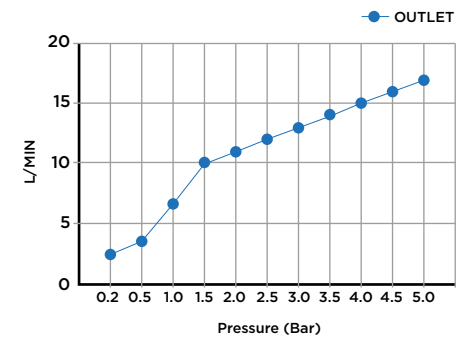

SCOPE OF DELIVERY

MONO BASIN MIXER, 2 X 1/2" FLEXIBLE PIPES,
BASE PLATE, FIXING KIT, INSTALLATION MANUAL,
CARE & MAINTENANCE GUIDE

TECHNICAL INFORMATION

PRODUCT: MOHS
 PRODUCT TYPE: MONO BASIN MIXER
 MATERIAL: BRASS
 CONNECTION SIZE: 1/2"
 WATER PRESSURED: 0.2-5 BAR
 RMP: 0.5 BAR LP
 -
 MONO BASIN
 DECK MOUNTED
 SINGLE LEVER
 WITH WATER FLOW AERATOR