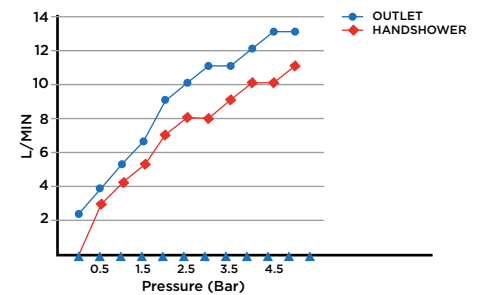

> SIZES IN MM.

CODE & COLOUR

ODS-L901316-NAT ● POLISHED CHROME
 ODS-L901316-BLA ● BLACK MATT

TECHNICAL INFORMATION

COLLECTION: S13 OUTDOOR SHOWER
 PRODUCT TYPE: OUTDOOR SHOWER SET
 MATERIAL: STAINLESS STEEL 316

SCOPE OF DELIVERY

SHOWER SET · HAND SHOWER & HOSE · FIXING KIT
 INSTALLATION GUIDE · CARE & MAINTENANCE GUIDE.