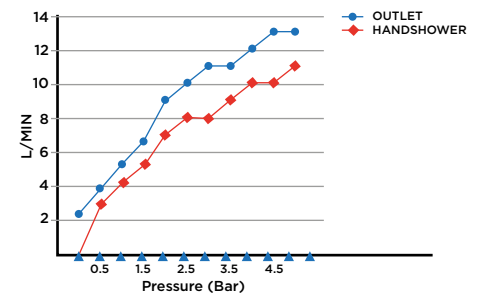

> SIZES IN MM.

CODE & COLOUR

ODS-L901616-NAT ● POLISHED CHROME
ODS-L901616-BLA ● BLACK MATT

TECHNICAL INFORMATION

COLLECTION: S16 OUTDOOR SHOWER
PRODUCT TYPE: OUTDOOR SHOWER SET
MATERIAL: STAINLESS STEEL 316

SCOPE OF DELIVERY

SHOWER SET · HAND SHOWER & HOSE · FIXING KIT
INSTALLATION GUIDE · CARE & MAINTENANCE GUIDE.