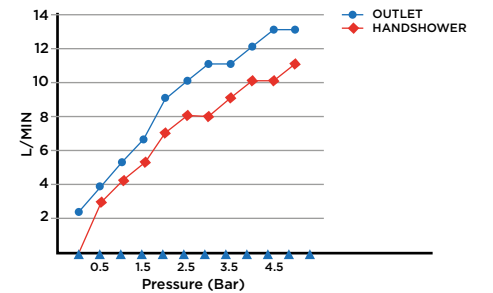

> SIZES IN MM.

CODE & COLOUR

ODS-L900316-NAT ● POLISHED CHROME
ODS-L900316-BLA ● BLACK MATT

TECHNICAL INFORMATION

COLLECTION: S3 OUTDOOR SHOWER
PRODUCT TYPE: OUTDOOR SHOWER SET
MATERIAL: STAINLESS STEEL 316

SCOPE OF DELIVERY

SHOWER SET · HAND SHOWER & HOSE · FIXING KIT
INSTALLATION GUIDE · CARE & MAINTENANCE GUIDE.