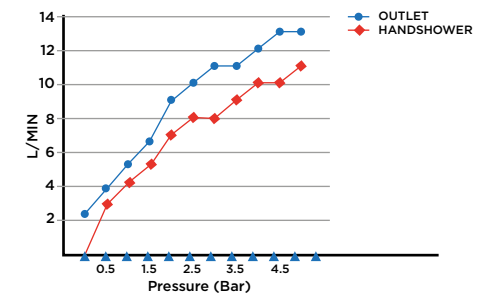

> SIZES IN MM.

CODE & COLOUR

ODS-L900716-NAT ● POLISHED CHROME
 ODS-L900716-BLA ● BLACK MATT

TECHNICAL INFORMATION

COLLECTION: S7 OUTDOOR SHOWER
 PRODUCT TYPE: OUTDOOR SHOWER SET
 MATERIAL: STAINLESS STEEL 316

SCOPE OF DELIVERY

SHOWER SET · HAND SHOWER & HOSE · FIXING KIT
 INSTALLATION GUIDE · CARE & MAINTENANCE GUIDE.

iwandw.com