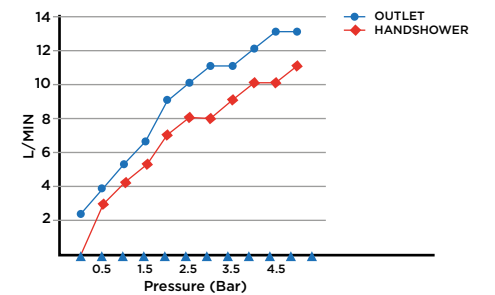

> SIZES IN MM.

CODE & COLOUR

ODS-L900916-NAT ● POLISHED CHROME
 ODS-L900916-BLA ● BLACK MATT

TECHNICAL INFORMATION

COLLECTION: S9 OUTDOOR SHOWER
 PRODUCT TYPE: OUTDOOR SHOWER SET
 MATERIAL: STAINLESS STEEL 316

SCOPE OF DELIVERY

SHOWER SET · HAND SHOWER & HOSE · FIXING KIT
 INSTALLATION GUIDE · CARE & MAINTENANCE GUIDE.

iwandw.com