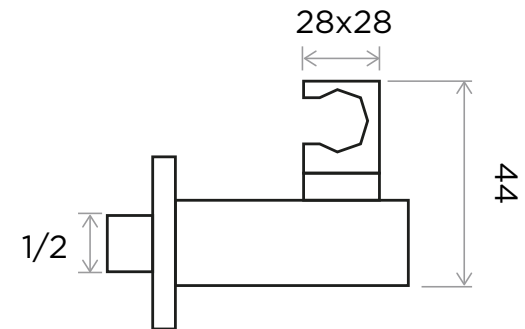

WeAre360°

> SIZES IN MM.

IW[®]
INTERNATIONAL
WATER & WELLNESS

COLLECTION

**Plumbing
Water Outlet**

PRODUCT

W/O & Holder Square
Square water outlet with holder
for hand shower. Brass construction.

CODE / COLOUR