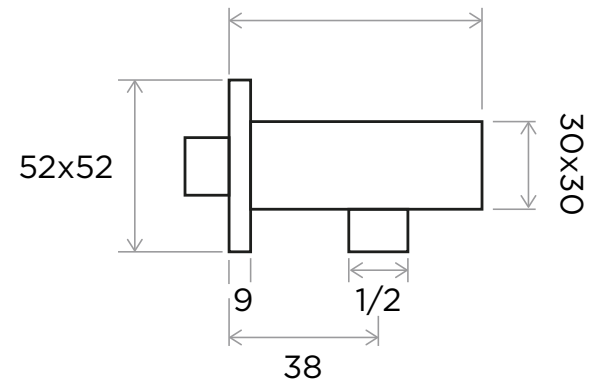

WeAre360°

> SIZES IN MM.

IW[®]
INTERNATIONAL
WATER & WELLNESS

COLLECTION

**Plumbing
Water Outlet**

PRODUCT

W/O & Holder Square
Square water outlet with holder
for hand shower. Brass construction.

CODE / COLOUR