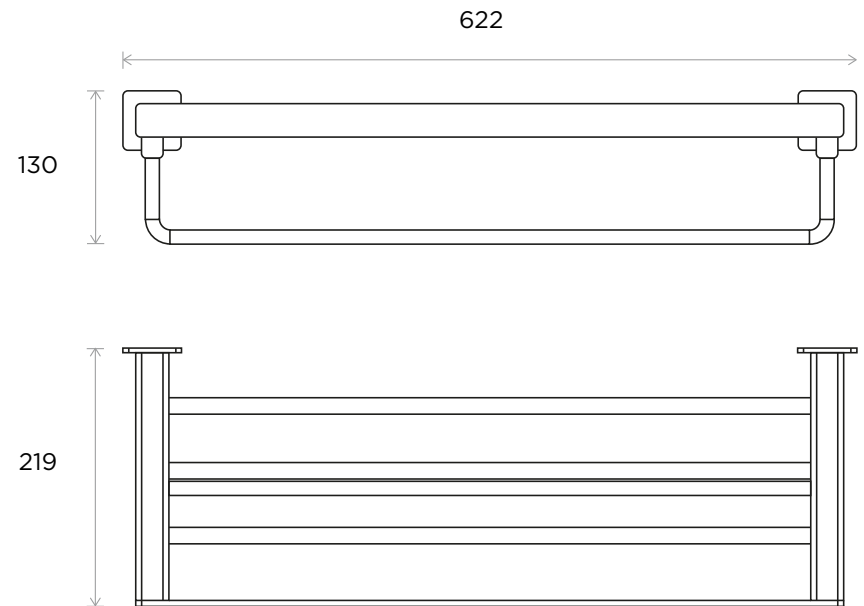

WeAre360°

> SIZES IN MM.

COLLECTION

Accessories
Pulse

PRODUCT

Towel Shelf

CODE / COLOUR

- PUL-T/S-POL ● POLISHED CHROME
- PUL-T/S-BRU ● BRUSHED NICKLE
- PUL-T/S-SS ● STAINLESS STEEL
- PUL-T/S-GRA ● GRAPHITE
- PUL-T/S-BLA ● BLACK MATT CHROME
- PUL-T/S-ROS ● ROSE GOLD
- PUL-T/S-GOL ● GOLD
- PUL-T/S-BRA ● BRASS
- PUL-T/S-ABR ● ANTIQUE BRASS