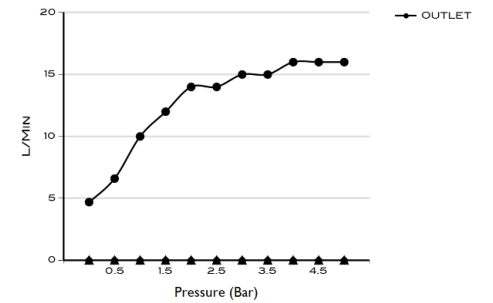

> SIZES IN MM.

CODE & COLOUR

- RE-204-POL ● POLISHED CHROME
- RE-204-BRU ● BRUSHED NICKLED
- RE-204-SS ● STAINLESS STEEL
- RE-204-GRA ● GRAPHITE
- RE-204-BLA ● BLACK MATT CHROME
- RE-204-ROS ● ROSE GOLD
- RE-204-GOL ● GOLD
- RE-204-BRA ● BRASS
- RE-204-ABR ● ANTIQUE BRASS

TECHNICAL INFORMATION

COLLECTION: WELLNESS / SHOWER HEADS  
 PRODUCT TYPE: RE 2040  
 1 FUNCTION SHOWER HEAD RECTANGULAR  
 MATERIAL: BRASS  
 CONNECTION SIZE: 1/2"  
 WATER PRESSURE : 0.2-5 BAR  
 RMP: 0.5 BAR LP

SCOPE OF DELIVERY

SHOWER HEAD  
 CARE & MAINTENANCE MANUAL