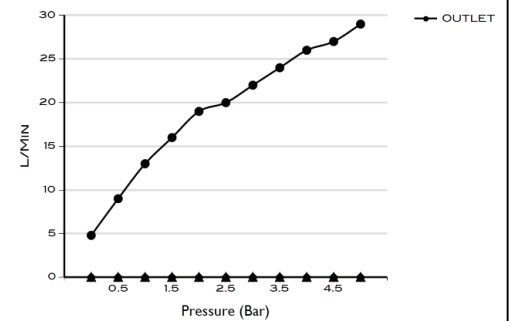

> SIZES IN MM.

CODE & COLOUR

- SHR-22-POL ● POLISHED CHROME
- SHR-22-BRU ● BRUSHED NICKLED
- SHR-22-SS ● STAINLESS STEEL
- SHR-22-GRA ● GRAPHITE
- SHR-22-BLA ● BLACK MATT CHROME
- SHR-22-ROS ● ROSE GOLD
- SHR-22-GOL ● GOLD
- SHR-22-BRA ● BRASS
- SHR-22-ABR ● ANTIQUE BRASS

SCOPE OF DELIVERY

SHOWER HEAD
CARE & MAINTENANCE MANUAL

TECHNICAL INFORMATION

COLLECTION: WELLNESS / SHOWER HEADS
 PRODUCT TYPE: SHR 22
 SINGLE FUNCTION SHOWER HEAD ROUND
 MATERIAL: BRASS
 CONNECTION SIZE: 1/2"
 WATER PRESSURE : 0.2-5 BAR
 RMP: 0.5 BAR LP