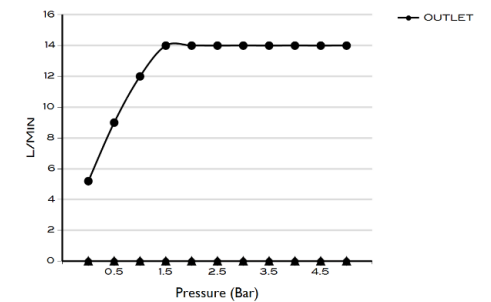

> SIZES IN MM.

CODE & COLOUR

- SHR-30-POL ● POLISHED CHROME
- SHR-30-BRU ● BRUSHED NICKLED
- SHR-30-SS ● STAINLESS STEEL
- SHR-30-GRA ● GRAPHITE
- SHR-30-BLA ● BLACK MATT CHROME
- SHR-30-ROS ● ROSE GOLD
- SHR-30-GOL ● GOLD
- SHR-30-BRA ● BRASS
- SHR-30-ABR ● ANTIQUE BRASS

SCOPE OF DELIVERY

SHOWER HEAD  
CARE & MAINTENANCE MANUAL

TECHNICAL INFORMATION

COLLECTION: WELLNESS / SHOWER HEADS  
 PRODUCT TYPE: SHR 30  
 SINGLE FUNCTION SHOWER HEAD ROUND  
 MATERIAL: BRASS  
 CONNECTION SIZE: 1/2"  
 WATER PRESSURE : 0.2-5 BAR  
 RMP: 0.5 BAR LP