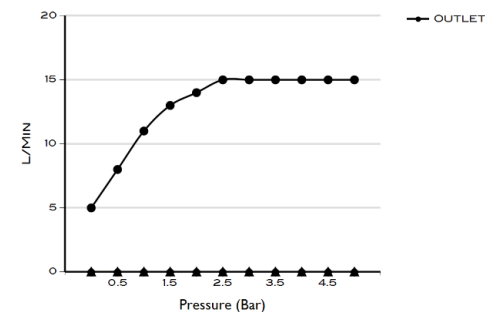

> SIZES IN MM.

CODE & COLOUR

- SHR-50-POL ● POLISHED CHROME
- SHR-50-BRU ● BRUSHED NICKLED
- SHR-50-SS ● STAINLESS STEEL
- SHR-50-GRA ● GRAPHITE
- SHR-50-BLA ● BLACK MATT CHROME
- SHR-50-ROS ● ROSE GOLD
- SHR-50-GOL ● GOLD
- SHR-50-BRA ● BRASS
- SHR-50-ABR ● ANTIQUE BRASS

SCOPE OF DELIVERY

SHOWER HEAD
CARE & MAINTENANCE MANUAL

TECHNICAL INFORMATION

COLLECTION: WELLNESS / SHOWER HEADS
 PRODUCT TYPE: SHR 50
 SINGLE FUNCTION SHOWER HEAD ROUND
 MATERIAL: BRASS
 CONNECTION SIZE: 1/2"
 WATER PRESSURE : 0.2-5 BAR
 RMP: 0.5 BAR LP