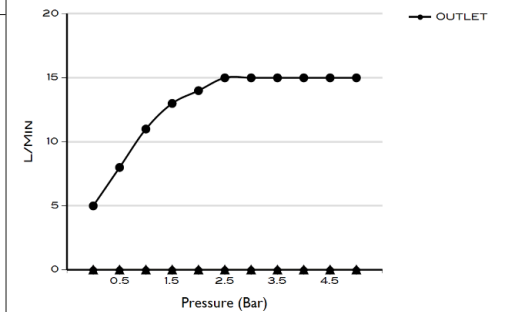

> SIZES IN MM.

CODE & COLOUR

- SHRE-2355-POL ● POLISHED CHROME
- SHRE-2355-BRU ● BRUSHED NICKLED
- SHRE-2355-SS ● STAINLESS STEEL
- SHRE-2355-GRA ● GRAPHITE
- SHRE-2355-BLA ● BLACK MATT CHROME
- SHRE-2355-ROS ● ROSE GOLD
- SHRE-2355-GOL ● GOLD
- SHRE-2355-BRA ● BRASS
- SHRE-2355-ABR ● ANTIQUE BRASS

TECHNICAL INFORMATION

COLLECTION: WELLNESS / SHOWER HEADS
 PRODUCT TYPE: SHRE 2355W
 2 FUNCTION SHOWER HEAD RECTANGULAR
 MATERIAL: BRASS
 CONNECTION SIZE: 1/2"
 WATER PRESSURE : 0.2-5 BAR
 RMP: 0.5 BAR LP