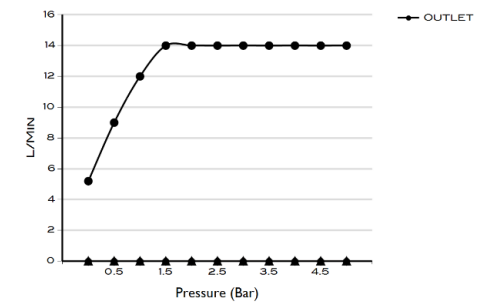

> SIZES IN MM.

CODE & COLOUR

SHS-30-POL	●	POLISHED CHROME
SHS-30-BRU	●	BRUSHED NICKLED
SHS-30-SS	●	STAINLESS STEEL
SHS-30-GRA	●	GRAPHITE
SHS-30-BLA	●	BLACK MATT CHROME
SHS-30-ROS	●	ROSE GOLD
SHS-30-GOL	●	GOLD
SHS-30-BRA	●	BRASS
SHS-30-ABR	●	ANTIQUE BRASS

SCOPE OF DELIVERY

SHOWER HEAD
CARE & MAINTENANCE MANUAL

TECHNICAL INFORMATION

COLLECTION: WELLNESS / SHOWER HEADS
 PRODUCT TYPE: SHS 30
 SINGLE FUNCTION SHOWER HEAD SQUARE
 MATERIAL: BRASS
 CONNECTION SIZE: 1/2"
 WATER PRESSURE : 0.2-5 BAR
 RMP: 0.5 BAR LP