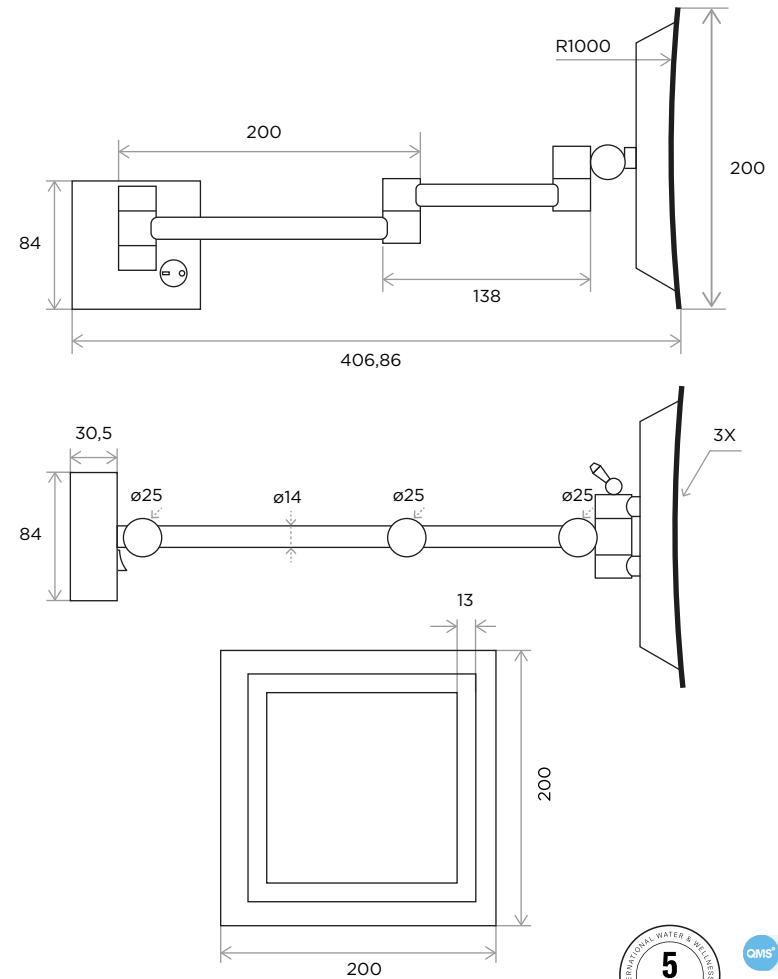

WeAre360°

> SIZES IN MM.

IW[®]
INTERNATIONAL
WATER & WELLNESS

COLLECTION
Accesories
Magnifying Mirror

PRODUCT
SMS Wall 4L22
3x magnifying, extendable arm, chrome finish,
white led light, ip44 waterproof.

CODE / COLOUR