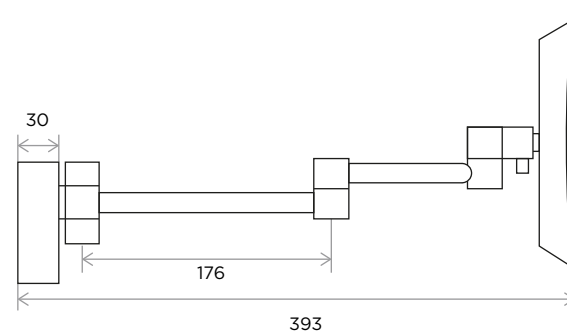

WeAre360°

> SIZES IN MM.

COLLECTION

PRODUCT

CODE / COLOUR

Accesories
Magnifying Mirror

SMS Wall L22

3x magnifying, extendable arm, chrome finish,
white led light, ip44 waterproof.

- SMS-WAL-L22POL ● POLISHED CHROME
- SMS-WAL-L22BRU ● BRUSHED NICKLE
- SMS-WAL-L22BLA ● STAINLESS STEEL
- SMS-WAL-L22GRA ● GRAPHITE
- SMS-WAL-L22SS ● BLACK MATT CHROME
- SMS-WAL-L22ROS ● ROSE GOLD
- SMS-WAL-L22GOL ● GOLD
- SMS-WAL-L22BRA ● BRASS