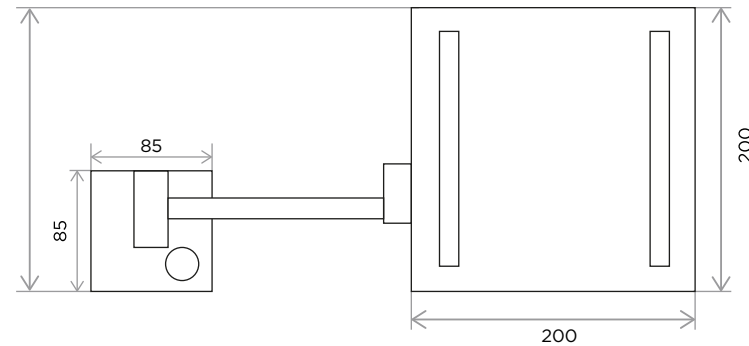

WeAre360°

> SIZES IN MM.

COLLECTION

PRODUCT

CODE / COLOUR

Accesories
Magnifying Mirror

SMS Wall L22

3x magnifying, extendable arm, chrome finish,
white led light, ip44 waterproof.