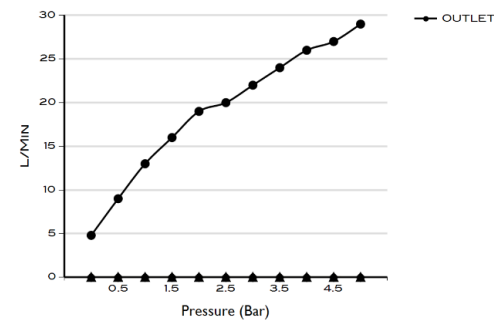

> SIZES IN MM.

CODE & COLOUR

- SHSS-R20-POL ● POLISHED CHROME
- SHSS-R20-BRU ● BRUSHED NICKLED
- SHSS-R20-SS ● STAINLESS STEEL
- SHSS-R20-GRA ● GRAPHITE
- SHSS-R20-BLA ● BLACK MATT CHROME
- SHSS-R20-ROS ● ROSE GOLD
- SHSS-R20-GOL ● GOLD
- SHSS-R20-BRA ● BRASS
- SHSS-R20-ABR ● ANTIQUE BRASS

SCOPE OF DELIVERY

SHOWER HEAD
CARE & MAINTENANCE MANUAL

TECHNICAL INFORMATION

COLLECTION: WELLNESS / SHOWER HEADS
 PRODUCT TYPE: SS R20
 SINGLE FUNCTION SHOWER HEAD ROUND
 MATERIAL: STAINLESS STEEL
 CONNECTION SIZE: 1/2"
 WATER PRESSURE : 0.2-5 BAR
 RMP: 0.5 BAR LP