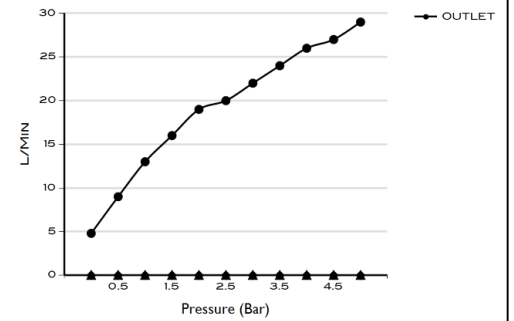

> SIZES IN MM.

INTERNATIONAL
WATER & WELLNESS

CODE & COLOUR

- SHSS-R50-POL ● POLISHED CHROME
- SHSS-R50-BRU ● BRUSHED NICKLED
- SHSS-R50-SS ● STAINLESS STEEL
- SHSS-R50-GRA ● GRAPHITE
- SHSS-R50-BLA ● BLACK MATT CHROME
- SHSS-R50-ROS ● ROSE GOLD
- SHSS-R50-GOL ● GOLD
- SHSS-R50-BRA ● BRASS
- SHSS-R50-ABR ● ANTIQUE BRASS

SCOPE OF DELIVERY

SHOWER HEAD
CARE & MAINTENANCE MANUAL

TECHNICAL INFORMATION

COLLECTION: WELLNESS / SHOWER HEADS
 PRODUCT TYPE: SS R50
 SINGLE FUNCTION SHOWER HEAD ROUND
 MATERIAL: STAINLESS STEEL
 CONNECTION SIZE: 1/2"
 WATER PRESSURE : 0.2-5 BAR
 RMP: 0.5 BAR LP