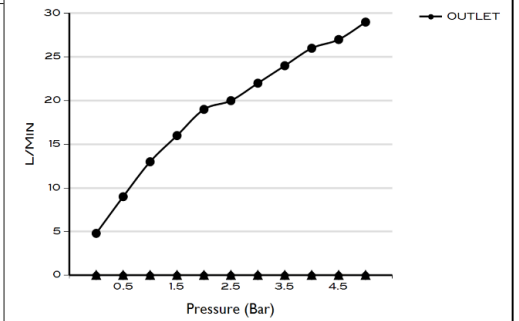

SCOPE OF DELIVERY

SHOWER HEAD
CARE & MAINTENANCE MANUAL