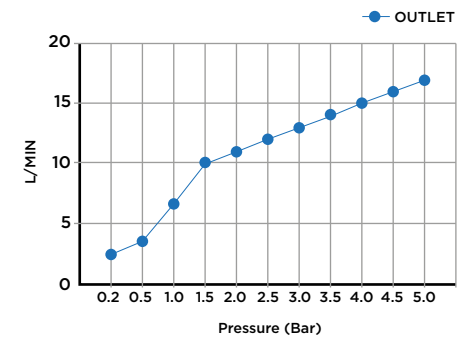

SCOPE OF DELIVERY

MONO BASIN MIXER, 2 X 1/2" FLEXIBLE PIPES,  
BASE PLATE, FIXING KIT, INSTALLATION MANUAL,  
CARE & MAINTENANCE GUIDE

TECHNICAL INFORMATION

PRODUCT: SIGMA TALL  
 PRODUCT TYPE: MONO BASIN MIXER  
 MATERIAL: BRASS  
 CONNECTION SIZE: 1/2"  
 WATER PRESSURED: 0.2-5 BAR  
 RMP: 0.5 BAR LP  
 -  
 MONO BASIN  
 DECK MOUNTED  
 SINGLE LEVER  
 WITH WATER FLOW AERATOR