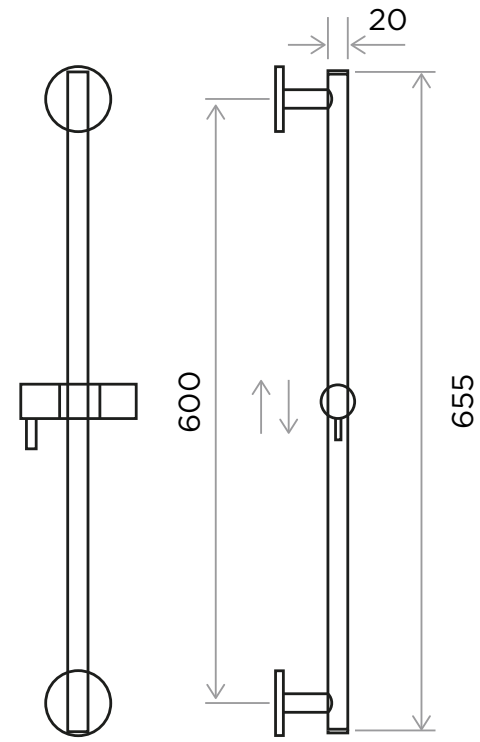

WeAre360°

> SIZES IN MM.

COLLECTION

**Plumbing
Sliding Bar**

PRODUCT

S.B. SS Round
Round sliding bar. Stainless Steel Construction.

CODE / COLOUR

- SBSS-ROU-POL ● POLISHED CHROME
- SBSS-ROU-BRU ● BRUSHED NICKLE
- SBSS-ROU-BLA ● STAINLESS STEEL
- SBSS-ROU-GRA ● GRAPHITE
- SBSS-ROU-SS ● BLACK MATT CHROME
- SBSS-ROU-ROS ● ROSE GOLD
- SBSS-ROU-GOL ● GOLD
- SBSS-ROU-BRA ● BRASS
- SBSS-ROU-ABR ● ANTIQUE BRASS