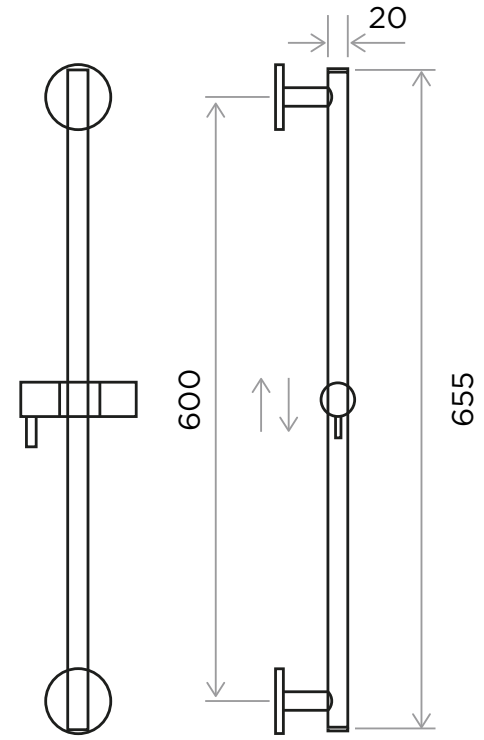

WeAre360°

> SIZES IN MM.

COLLECTION

**Plumbing Sliding Bar**

PRODUCT

**S.B. Round**  
Round sliding bar. Brass Construction.

CODE / COLOUR

- SBA-ROU-POL ● POLISHED CHROME
- SBA-ROU-BRU ● BRUSHED NICKLE
- SBA-ROU-BLA ● STAINLESS STEEL
- SBA-ROU-GRA ● GRAPHITE
- SBA-ROU-SS ● BLACK MATT CHROME
- SBA-ROU-ROS ● ROSE GOLD
- SBA-ROU-GOL ● GOLD
- SBA-ROU-BRA ● BRASS
- SBA-ROU-ABR ● ANTIQUE BRASS