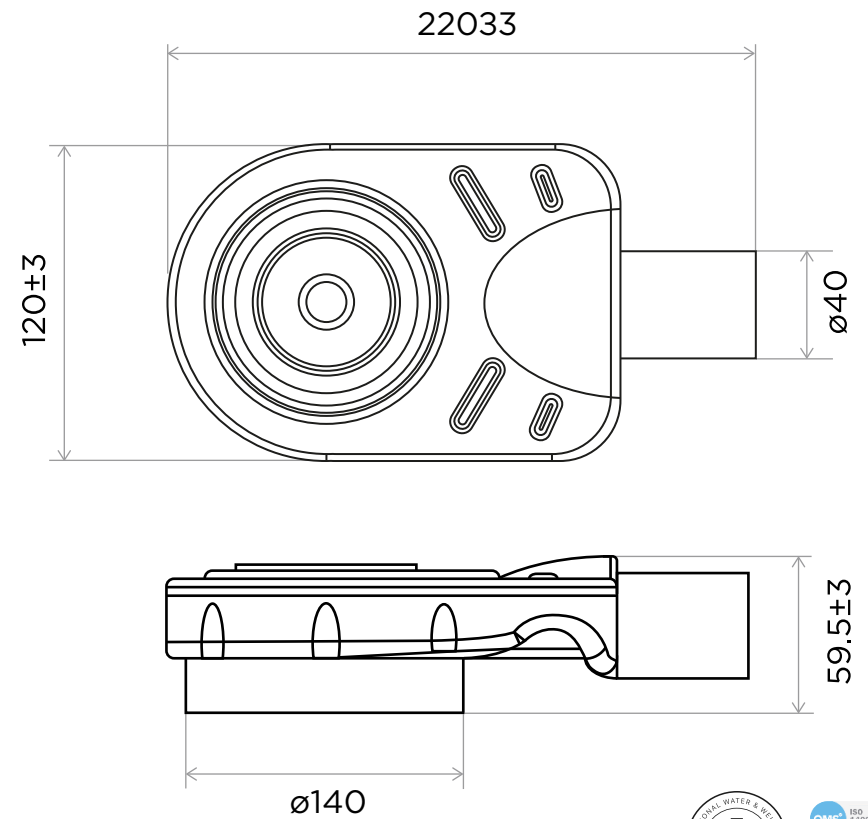

WeAre360°

> SIZES IN MM.

IW[®]
INTERNATIONAL
WATER & WELLNESS

COLLECTION

Plumbing
Drains

PRODUCT

Slim Anti Odour
Drain Accessory

CODE / COLOUR