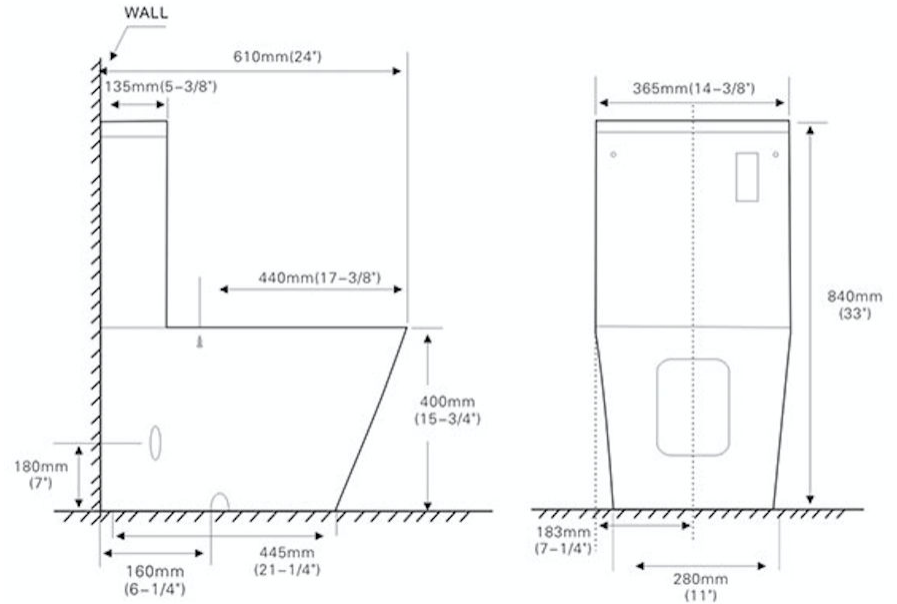

reddot winner
brand design

WeAre360°

> SIZES IN MM.

QMS ISO 14001 : 2015
REGISTERED

QMS ISO 9001 : 2015
REGISTERED

IW[®]
INTERNATIONAL
WATER & WELLNESS

COLLECTION

Toilet
Two piece

PRODUCT

Twin
Two piece, wash down WC.
With soft close seat.
Dual flush 0.8 / 1.20 gpf. (3 / 5 lpf.)
*Geberit dual flush system 0.8 / 3 gpf (1.6 / 6 lpf.).
*Flush rate can be adjusted as per clients requirement.