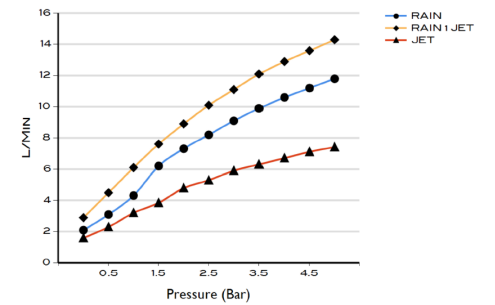

> SIZES IN MM.

CODE & COLOUR

SH3-ABS-POL ● POLISHED CHROME

SCOPE OF DELIVERY

SHOWER HEAD
CARE & MAINTENANCE MANUAL

TECHNICAL INFORMATION

COLLECTION: WELLNESS / SHOWER HEADS
 PRODUCT TYPE: SH 3
 3 FUNCTION SHOWER HEAD ROUND
 MATERIAL: ABS
 CONNECTION SIZE: 1/2"
 WATER PRESSURE : 0.2-5 BAR
 RMP: 0.5 BAR LP