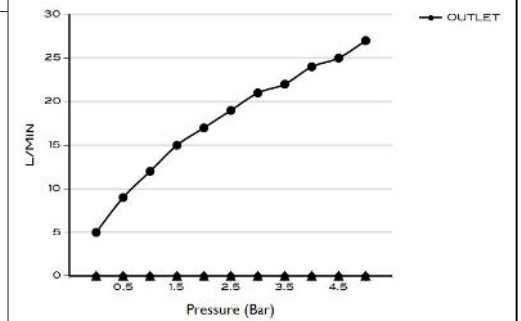

Min45-Max70

> SIZES IN MM.

CODE & COLOUR

A3.0-S/C-POL	●	POLISHED CHROME
A3.0-S/C-BRU	●	BRUSHED NICKLED
A3.0-S/C-SS	●	STAINLESS STEEL
A3.0-S/C-GRA	●	GRAPHITE
A3.0-S/C-BLA	●	BLACK MATT CHROME
A3.0-S/C-ROS	●	ROSE GOLD
A3.0-S/C-GOL	●	GOLD
A3.0-S/C-BRA	●	BRASS
A3.0-S/C-ABR	●	ANTIQUE BRASS

TECHNICAL INFORMATION

COLLECTION: WELLNESS / SHOWER CONTROL
 PRODUCT TYPE: ARC SC 1 WAY ROUND
 WALL MOUNTED SINGLE
 OUTLET VALVE
 MATERIAL: BRASS
 CONNECTION SIZE: 1/2"
 WATER PRESSURE : 0.2-5 BAR
 RMP: 0.5 BAR MP