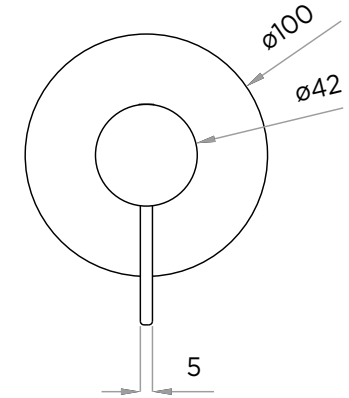

Min45-Max70

> SIZES IN MM.

CODE & COLOUR

A3.0-S/C-POL	●	POLISHED CHROME
A3.0-S/C-BRU	●	BRUSHED NICKLED
A3.0-S/C-SS	●	STAINLESS STEEL
A3.0-S/C-GRA	●	GRAPHITE
A3.0-S/C-BLA	●	BLACK MATT CHROME
A3.0-S/C-ROS	●	ROSE GOLD
A3.0-S/C-GOL	●	GOLD
A3.0-S/C-BRA	●	BRASS
A3.0-S/C-ABR	●	ANTIQUE BRASS

TECHNICAL INFORMATION

COLLECTION: WELLNESS / SHOWER CONTROL
 PRODUCT TYPE: ARC SC 1 WAY ROUND
 WALL MOUNTED SINGLE
 OUTLET VALVE
 MATERIAL: BRASS
 CONNECTION SIZE: 1/2"
 WATER PRESSURE : 0.2-5 BAR
 RMP: 0.5 BAR MP

SCOPE OF DELIVERY

VALVE · EXTERNAL PLATE
 HANDLE · FIXING KIT
 INSTALLATION GUIDE
 CARE & MAINTENANCE MANUAL