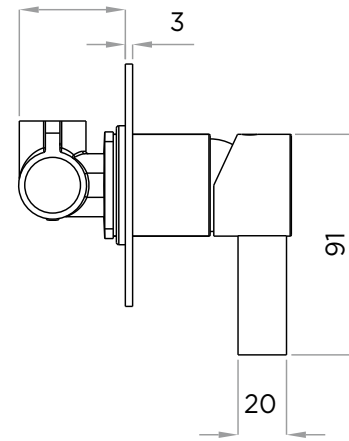

Min45-Max70

> SIZES IN MM.

CODE & COLOUR

A3.0-S/C-POL	●	POLISHED CHROME
A3.0-S/C-BRU	●	BRUSHED NICKLED
A3.0-S/C-SS	●	STAINLESS STEEL
A3.0-S/C-GRA	●	GRAPHITE
A3.0-S/C-BLA	●	BLACK MATT CHROME
A3.0-S/C-ROS	●	ROSE GOLD
A3.0-S/C-GOL	●	GOLD
A3.0-S/C-BRA	●	BRASS
A3.0-S/C-ABR	●	ANTIQUE BRASS

TECHNICAL INFORMATION

COLLECTION: WELLNESS / SHOWER CONTROL
 PRODUCT TYPE: ARC SC 1 WAY ROUND
 WALL MOUNTED SINGLE
 OUTLET VALVE
 MATERIAL: BRASS
 CONNECTION SIZE: 1/2"
 WATER PRESSURE : 0.2-5 BAR
 RMP: 0.5 BAR MP

SCOPE OF DELIVERY

VALVE · EXTERNAL PLATE
 HANDLE · FIXING KIT
 INSTALLATION GUIDE
 CARE & MAINTENANCE MANUAL