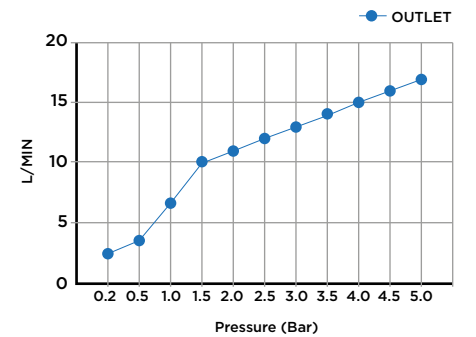

> SIZES IN MM.

CODE & COLOUR

- A20SP-KIT-POL ● POLISHED CHROME
- A20SP-KIT-BRU ● BRUSHED NICKLED
- A20SP-KIT-SS ● STAINLESS STEEL
- A20SP-KIT-GRA ● GRAPHITE
- A20SP-KIT-BLA ● BLACK MATT CHROME
- A20SP-KIT-ROS ● ROSE GOLD
- A20SP-KIT-GOL ● GOLD
- A20SP-KIT-BRA ● BRASS
- A20SP-KIT-ABR ● ANTIQUE BRASS

TECHNICAL INFORMATION

PRODUCT: ARC 2.0S KITCHEN MIXER
 PRODUCT TYPE: PULLOUT DUAL SPRAY
 MATERIAL: BRASS
 CONNECTION SIZE: 1/2"
 WATER PRESSURED: 0.2-5 BAR
 RMP: 0.5 BAR LP
 -
 PULLOUT DUAL SPRAY MIXER, DECK MOUNTED,
 SINGLE LEVER, WITH WATER FLOW AERATOR.

SCOPE OF DELIVERY

KITCHEN MIXER, 2X1/2" FLEXIBLE PIPES,
 BASE PLATE, FIXING KIT,
 INSTALLATION MANUAL,
 CARE & MAINTENANCE GUIDE

iwandw.com