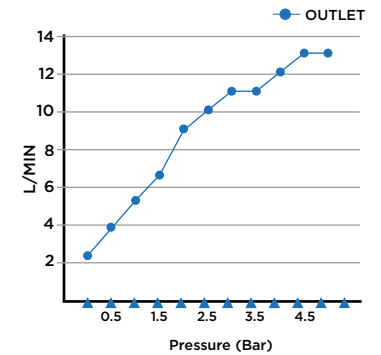

iwandw.com