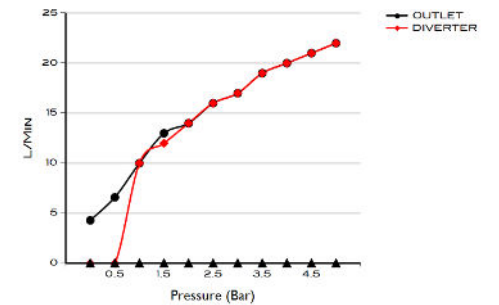

> SIZES IN MM.

CODE & COLOUR

- A2S2SC-BPH-POL ● POLISHED CHROME
- A2S2SC-BPH-BRU ● BRUSHED NICKLED
- A2S2SC-BPH-SS ● STAINLESS STEEL
- A2S2SC-BPH-GRA ● GRAPHITE
- A2S2SC-BPH-BLA ● BLACK MATT CHROME
- A2S2SC-BPH-ROS ● ROSE GOLD
- A2S2SC-BPH-GOL ● GOLD
- A2S2SC-BPH-BRA ● BRASS
- A2S2SC-BPH-ABR ● ANTIQUE BRASS

TECHNICAL INFORMATION

PRODUCT: ARC 2.0S 2WAY SHOWER CONTROL
 PRODUCT TYPE: WALL MOUNTED DUAL FUNCTION SHOWER CONTROL WITH HAND SHOWER & BACK PLATE.
 MATERIAL: BRASS
 CONNECTION SIZE: 1/2"
 WATER PRESSURED: 0.2-5 BAR
 RMP: 0.5 BAR LP
 -
 WALL MOUNTED DUAL FUNCTION SHOWER CONTROL WITH HAND SHOWER & BACK PLATE, DUAL LEVER, TURN DIVERTER.