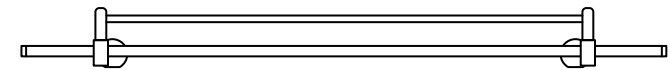

WeAre360°

45

129

500

> MEDIDAS EN MM.