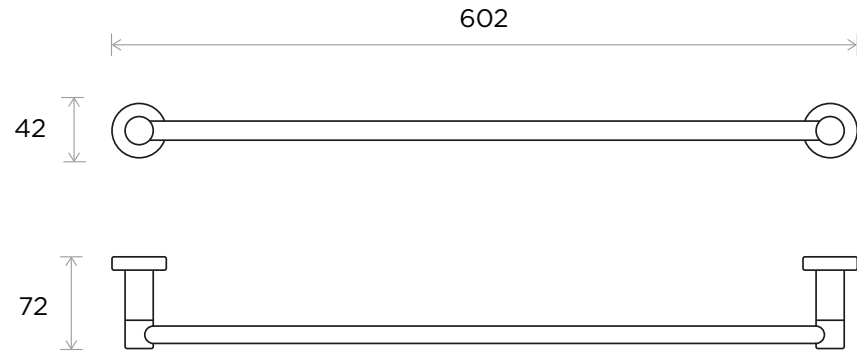

WeAre360°

> MEDIDAS EN MM.

IW[®]
INTERNATIONAL
WATER & WELLNESS

COLECCIÓN

**Accesorios
Arco**

PRODUCTO

Toallero de lavabo

CÓDIGO / COLOR

- ARC-TOW-POL ● POLISHED CHROME
- ARC-TOW-BRU ● BRUSHED NICKLE
- ARC-TOW-SS ● STAINLESS STEEL
- ARC-TOW-GRA ● GRAPHITE
- ARC-TOW-BLA ● BLACK MATT CHROME
- ARC-TOW-ROS ● ROSE GOLD
- ARC-TOW-GOL ● GOLD
- ARC-TOW-BRA ● BRASS
- ARC-TOW-ABR ● ANTIQUE BRASS