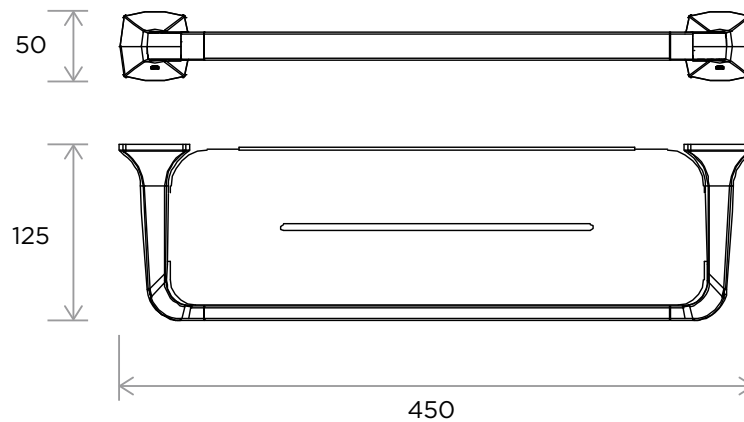

WeAre360°

> MEDIDAS EN MM.

COLECCIÓN

Accesorios
Club

PRODUCTO

Repisa

CÓDIGO / COLOR

- CLU-SHE-POL ● POLISHED CHROME
- CLU-SHE-BRU ● BRUSHED NICKLE
- CLU-SHE-BLA ● STAINLESS STEEL
- CLU-SHE-GRA ● GRAPHITE
- CLU-SHE-SS ● BLACK MATT CHROME
- CLU-SHE-ROS ● ROSE GOLD
- CLU-SHE-GOL ● GOLD
- CLU-SHE-BRA ● BRASS
- CLU-SHE-ABR ● ANTIQUE BRASS