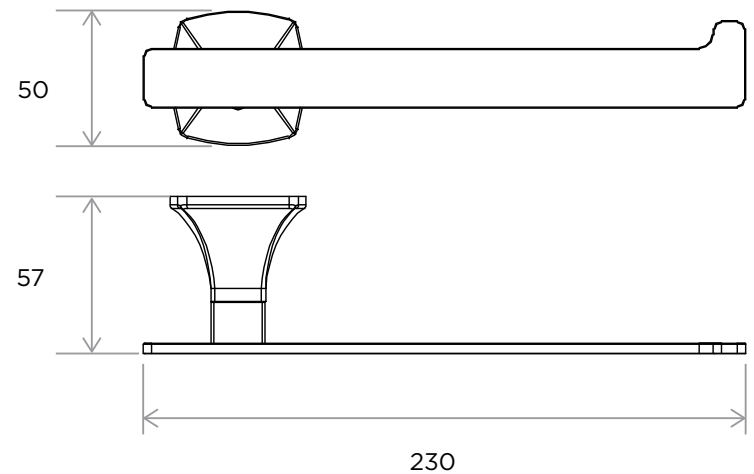

WeAre360°

> MEDIDAS EN MM.

COLECCIÓN

Accesorios
Club

PRODUCTO

Toallero

CÓDIGO / COLOR

- CLU-SIN-POL ● POLISHED CHROME
- CLU-SIN-BRU ● BRUSHED NICKLE
- CLU-SIN-BLA ● STAINLESS STEEL
- CLU-SIN-GRA ● GRAPHITE
- CLU-SIN-SS ● BLACK MATT CHROME
- CLU-SIN-ROS ● ROSE GOLD
- CLU-SIN-GOL ● GOLD
- CLU-SIN-BRA ● BRASS
- CLU-SIN-ABR ● ANTIQUE BRASS