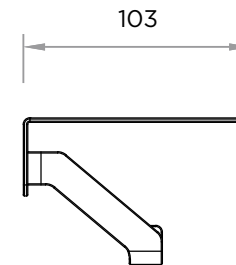

WeAre360°

> MEDIDAS EN MM.

COLECCIÓN

Accesorios
Delta

PRODUCTO

Portarrollos con repisa

CÓDIGO / COLOR

- DEL-RHSH-POL ● POLISHED CHROME
- DEL-RHSH-BRU ● BRUSHED NICKLE
- DEL-RHSH-SS ● STAINLESS STEEL
- DEL-RHSH-GRA ● GRAPHITE
- DEL-RHSH-BLA ● BLACK MATT CHROME
- DEL-RHSH-ROS ● ROSE GOLD
- DEL-RHSH-GOL ● GOLD
- DEL-RHSH-BRA ● BRASS
- DEL-RHSH-ABR ● ANTIQUE BRASS