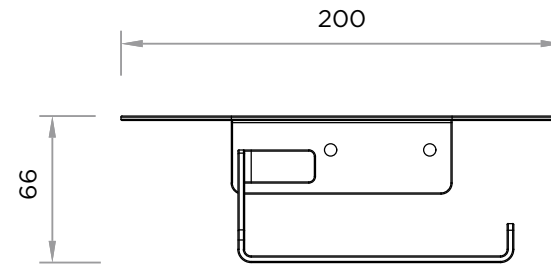

WeAre360°

> MEDIDAS EN MM.

COLECCIÓN

Accesorios
Delta

PRODUCTO

Portarrollos con repisa

CÓDIGO / COLOR

- DEL-RHSH-POL ● POLISHED CHROME
- DEL-RHSH-BRU ● BRUSHED NICKLE
- DEL-RHSH-SS ● STAINLESS STEEL
- DEL-RHSH-GRA ● GRAPHITE
- DEL-RHSH-BLA ● BLACK MATT CHROME
- DEL-RHSH-ROS ● ROSE GOLD
- DEL-RHSH-GOL ● GOLD
- DEL-RHSH-BRA ● BRASS
- DEL-RHSH-ABR ● ANTIQUE BRASS