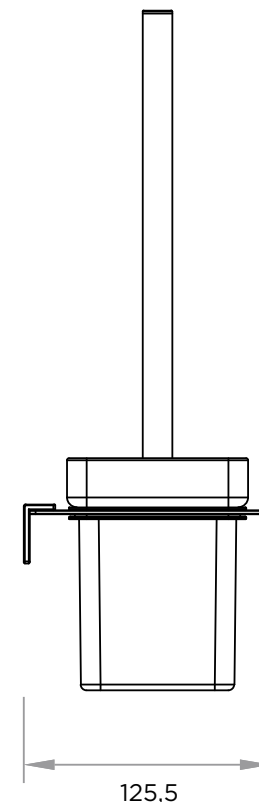

WeAre360°

> MEDIDAS EN MM.

**IW**<sup>®</sup>  
INTERNATIONAL  
WATER & WELLNESS

COLECCIÓN

**Accesorios  
Form**

PRODUCTO

**Escobillero**

CÓDIGO / COLOR

- FOR-BHW-POL ● POLISHED CHROME
- FOR-BHW-BRU ● BRUSHED NICKLE
- FOR-BHW-SS ● STAINLESS STEEL
- FOR-BHW-GRA ● GRAPHITE
- FOR-BHW-BLA ● BLACK MATT CHROME
- FOR-BHW-ROS ● ROSE GOLD
- FOR-BHW-GOL ● GOLD
- FOR-BHW-BRA ● BRASS
- FOR-BHW-ABR ● ANTIQUE BRASS