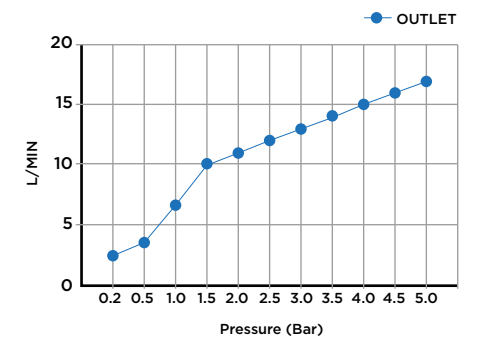

TECHNICAL INFORMATION

PRODUCT: KONO KITCHEN MIXER
 PRODUCT TYPE: PULLOUT DUAL SPRAY
 MATERIAL: BRASS
 CONNECTION SIZE: 1/2"
 WATER PRESSURED: 0.2-5 BAR
 RMP: 0.5 BAR LP

PULLOUT DUAL SPRAY MIXER, DECK MOUNTED,
 SINGLE LEVER, WITH WATER FLOW AERATOR.

SCOPE OF DELIVERY

KITCHEN MIXER, 2X1/2" FLEXIBLE PIPES,
 BASE PLATE, FIXING KIT,
 INSTALLATION MANUAL,
 CARE & MAINTENANCE GUIDE