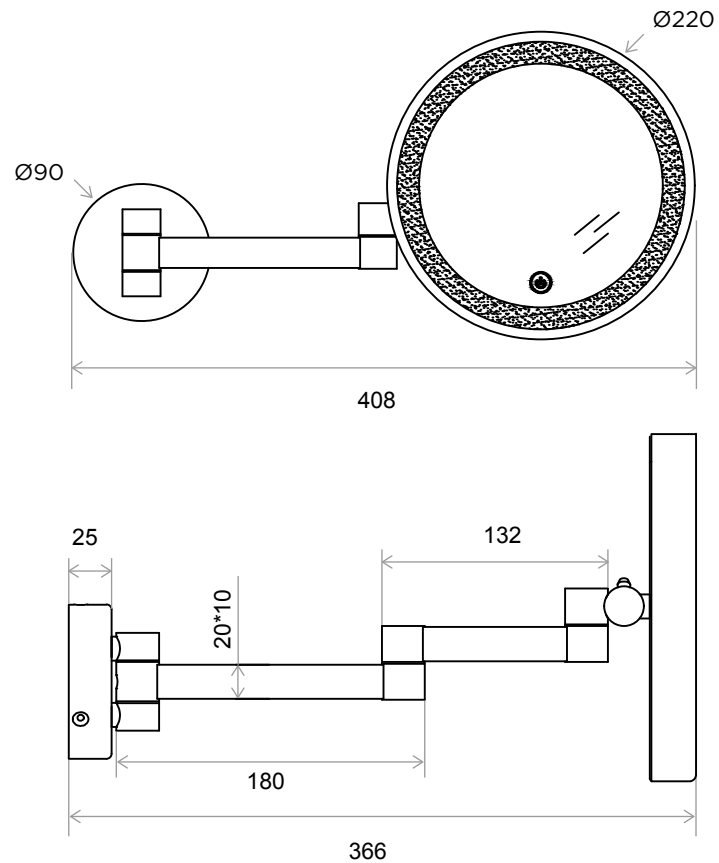

WeAre360°

> MEDIDAS EN MM.

**IW**<sup>®</sup>  
INTERNATIONAL  
WATER & WELLNESS

COLECCIÓN

**Accesorio**  
Espejo - aumento

PRODUCTO

**SMF Wall L91**  
Lupa 3x, brazo extensible, acabado cromado,  
luz led blanca, resistente al agua ip44.

CÓDIGO / COLOR

- SMF-WAL-L91POL ● POLISHED CHROME
- SMF-WAL-L91BRU ● BRUSHED NICKLE
- SMF-WAL-L91BLA ● STAINLESS STEEL
- SMF-WAL-L91GRA ● GRAPHITE
- SMF-WAL-L91SS ● BLACK MATT CHROME
- SMF-WAL-L91ROS ● ROSE GOLD
- SMF-WAL-L91GOL ● GOLD
- SMF-WAL-L91BRA ● BRASS