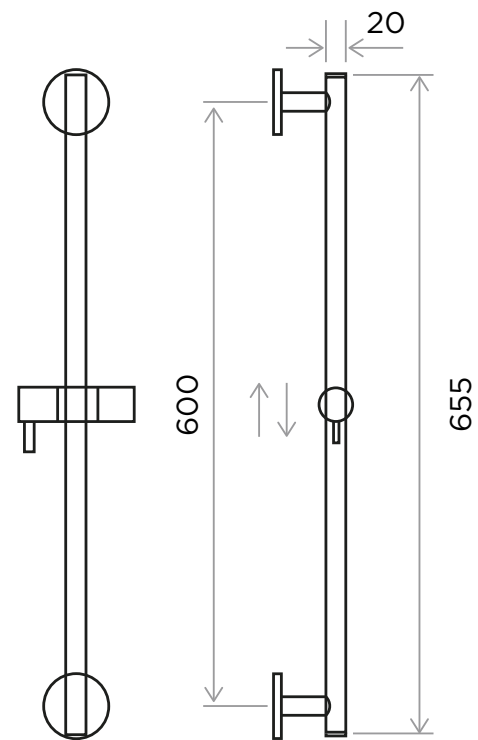

WeAre360°

> MEDIDAS EN MM.

COLECCIÓN

**Barra de ducha
deslizante**

PRODUCTO

S.B. Round
Barra deslizante redonda

CÓDIGO / COLOR

- SBA-ROU-POL ● POLISHED CHROME
- SBA-ROU-BRU ● BRUSHED NICKLE
- SBA-ROU-BLA ● STAINLESS STEEL
- SBA-ROU-GRA ● GRAPHITE
- SBA-ROU-SS ● BLACK MATT CHROME
- SBA-ROU-ROS ● ROSE GOLD
- SBA-ROU-GOL ● GOLD
- SBA-ROU-BRA ● BRASS
- SBA-ROU-ABR ● ANTIQUE BRASS