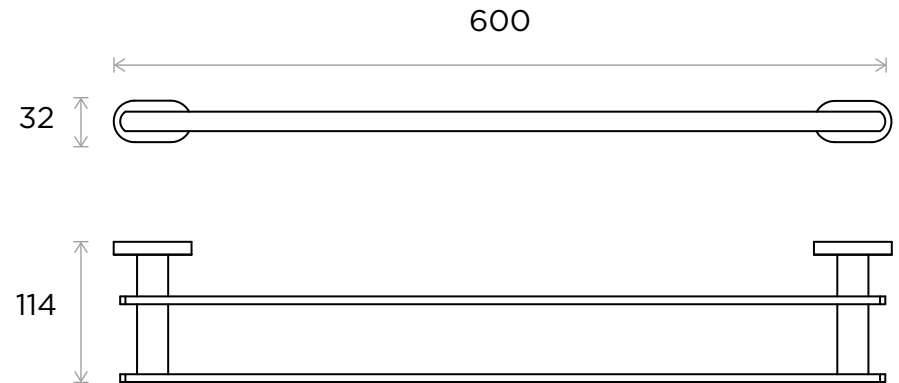

WeAre360°

> MEDIDAS EN MM.

	COLECCIÓN	PRODUCTO	CÓDIGO / COLOR
 INTERNATIONAL WATER & WELLNESS	Accesorios Space	Toallero doble	<ul style="list-style-type: none"> SPA-DOU-POL ● POLISHED CHROME SPA-DOU-BRU ● BRUSHED NICKLE SPA-DOU-SS ● STAINLESS STEEL SPA-DOU-GRA ● GRAPHITE SPA-DOU-BLA ● BLACK MATT CHROME SPA-DOU-ROS ● ROSE GOLD SPA-DOU-GOL ● GOLD SPA-DOU-BRA ● BRASS SPA-DOU-ABR ● ANTIQUE BRASS