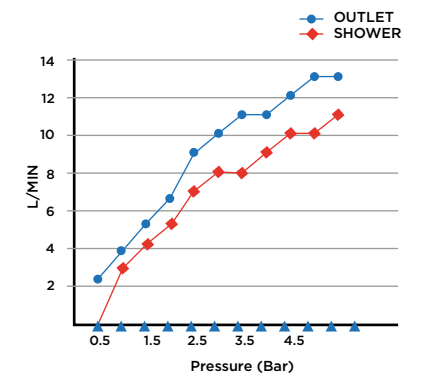

SCOPE OF DELIVERY

SHOWER COLUMN, HAND SHOWER, SHOWER HEAD,  
HOSE, FIXING KIT, INSTALLATION MANUAL  
CARE & MAINTENANCE GUIDE

TECHNICAL INFORMATION

PRODUCT: ARC PRO  
 PRODUCT TYPE: EXPOSED SHOWER COLUMN  
 WITH DIVERTER AND CONNECTOR FOR EXPOSED  
 MATERIAL: BRASS  
 CONNECTION SIZE: 1/2"  
 WATER PRESSURED: 0.2-5 BAR  
 RMP: 2.5 BAR LP  
 -