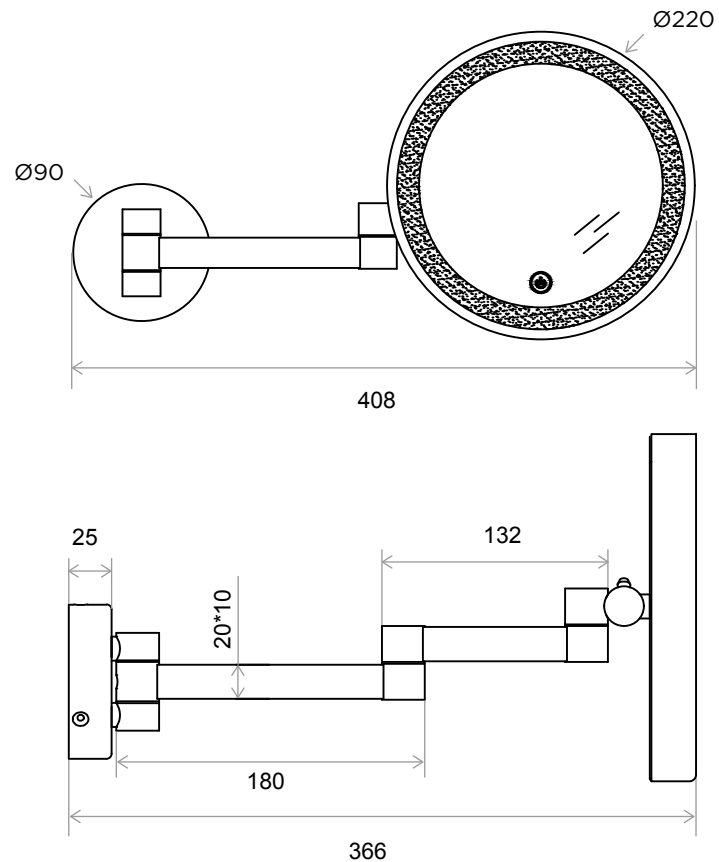

WeAre360°

> SIZES IN MM.

**IW**<sup>®</sup>  
INTERNATIONAL  
WATER & WELLNESS

COLLECTION

**Accesories**  
Shaving Mirror

PRODUCT

**SMF Wall L91**  
3x magnifying, extendable arm, chrome finish,  
white led light, ip44 waterproof.

CODE / COLOUR

- SMF-WAL-L91POL ● POLISHED CHROME
- SMF-WAL-L91BRU ● BRUSHED NICKLE
- SMF-WAL-L91BLA ● STAINLESS STEEL
- SMF-WAL-L91GRA ● GRAPHITE
- SMF-WAL-L91SS ● BLACK MATT CHROME
- SMF-WAL-L91ROS ● ROSE GOLD
- SMF-WAL-L91GOL ● GOLD
- SMF-WAL-L91BRA ● BRASS