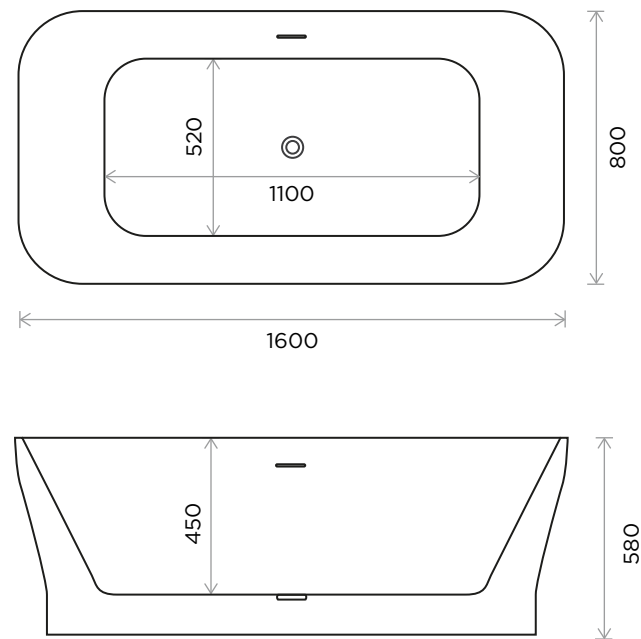

reddot winner  
brand design

WeAre360°

> SIZES IN MM.

	COLLECTION	PRODUCT	CODE & COLOUR
 INTERNATIONAL WATER & WELLNESS	<b>Bathtub</b> Acrylic	<b>Gem</b> This modern free standing bathtub with over flow is available in 1600x800x580mm (63"x31"x23")	GEM-TAC ● POLISHED FINISH