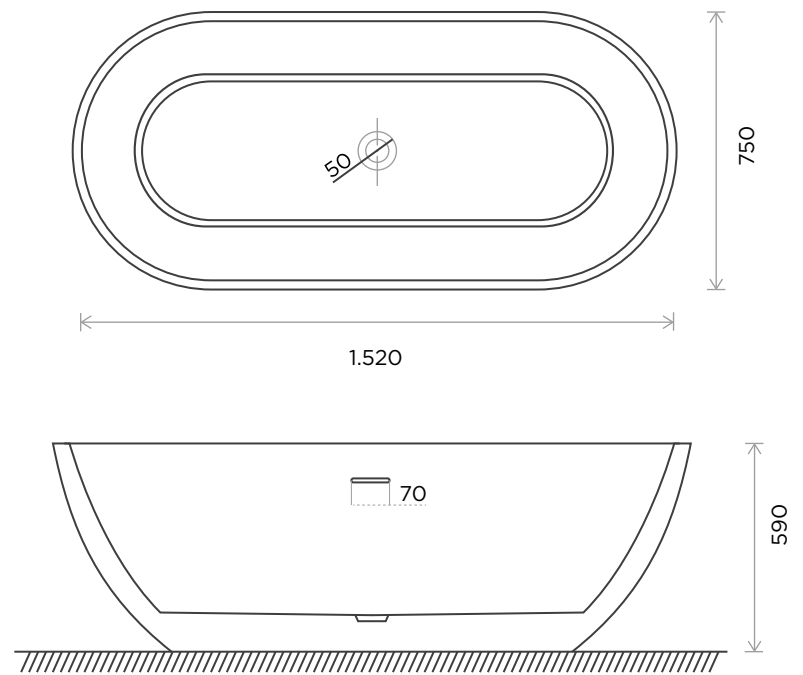

reddot winner
brand design

WeAre360°

> SIZES IN MM.

	COLLECTION	PRODUCT	CODE & COLOUR
 INTERNATIONAL WATER & WELLNESS	Bathtub Acrylic	Soft This modern free standing bathtub with over flow is available in 1520x750x590mm (60"x29,5"x23")	SOF-TAC ● POLISHED FINISH