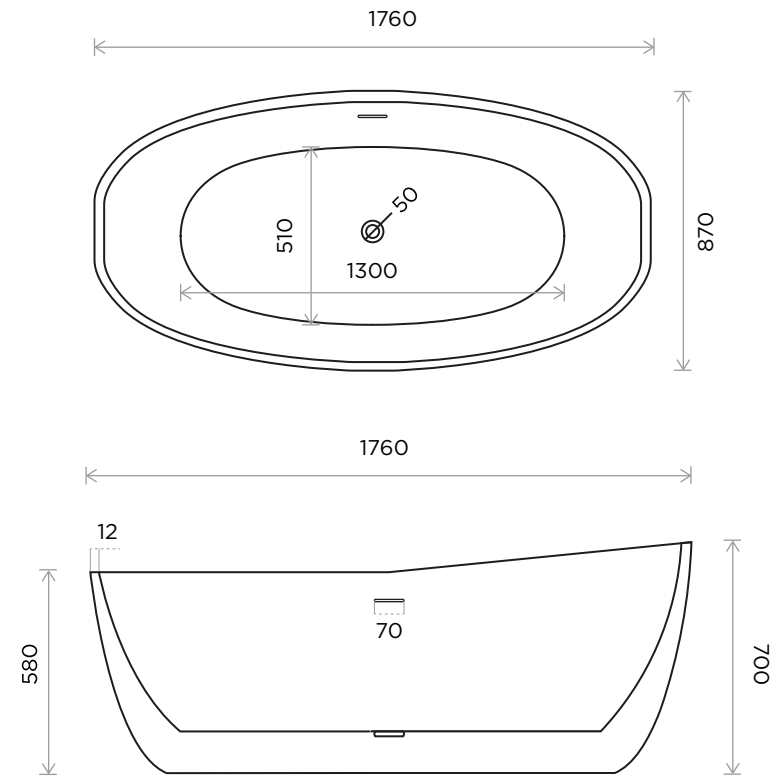

WeAre360°

> SIZES IN MM.

	COLLECTION	PRODUCT	CODE & COLOUR
 INTERNATIONAL WATER & WELLNESS	Bathtub Acrylic	Greta This modern free standing bathtub with over flow is available in 1760x870x700mm (69"x34"x27,5")	GRE-TAC ● POLISHED FINISH