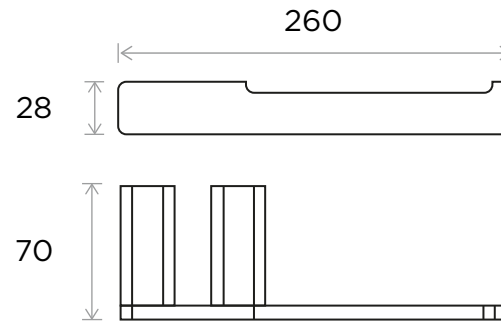

WeAre360°

> MEDIDAS EN MM.

COLECCIÓN

PRODUCTO

CÓDIGO / COLOR

Accesorios
Pulse

Toallero

- PUL-SIN-POL ● POLISHED CHROME
- PUL-SIN-BRU ● BRUSHED NICKLE
- PUL-SIN-SS ● STAINLESS STEEL
- PUL-SIN-GRA ● GRAPHITE
- PUL-SIN-BLA ● BLACK MATT CHROME
- PUL-SIN-ROS ● ROSE GOLD
- PUL-SIN-GOL ● GOLD
- PUL-SIN-BRA ● BRASS
- PUL-SIN-ABR ● ANTIQUE BRASS