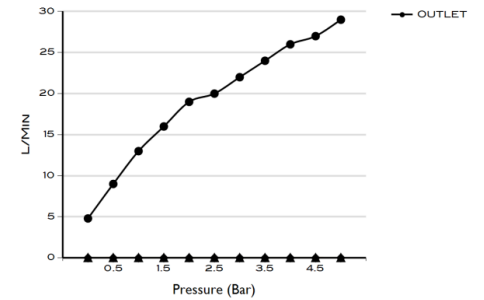

SCOPE OF DELIVERY

SHOWER HEAD
CARE & MAINTENANCE MANUAL

TECHNICAL INFORMATION

COLLECTION: WELLNESS / SHOWER HEADS
 PRODUCT TYPE: SHSW 25
 2 FUNCTION SHOWER HEAD SQUARE
 MATERIAL: BRASS
 CONNECTION SIZE: 1/2"
 WATER PRESSURE : 0.2-5 BAR
 RMP: 0.5 BAR LP